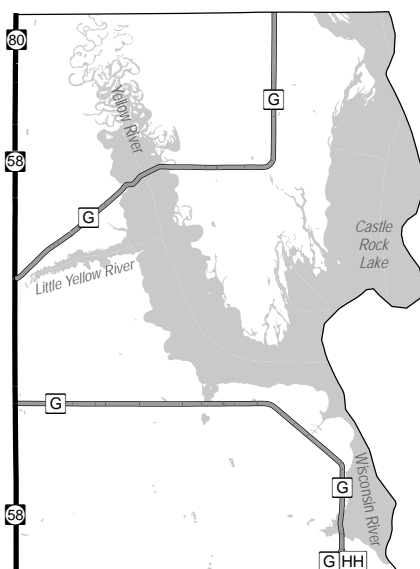

DRAFT

Map 1
Town of
Germantown
Juneau County, Wisconsin
Locational

Prepared April 2007 By:
**North Central Wisconsin
Regional Planning Commission**
210 McClellan St., Suite 210, Wausau, WI 54403 715-849-5510 - staff@ncwrpc.org - www.ncwrpc.org

Source: WI DNR, NCWRPC