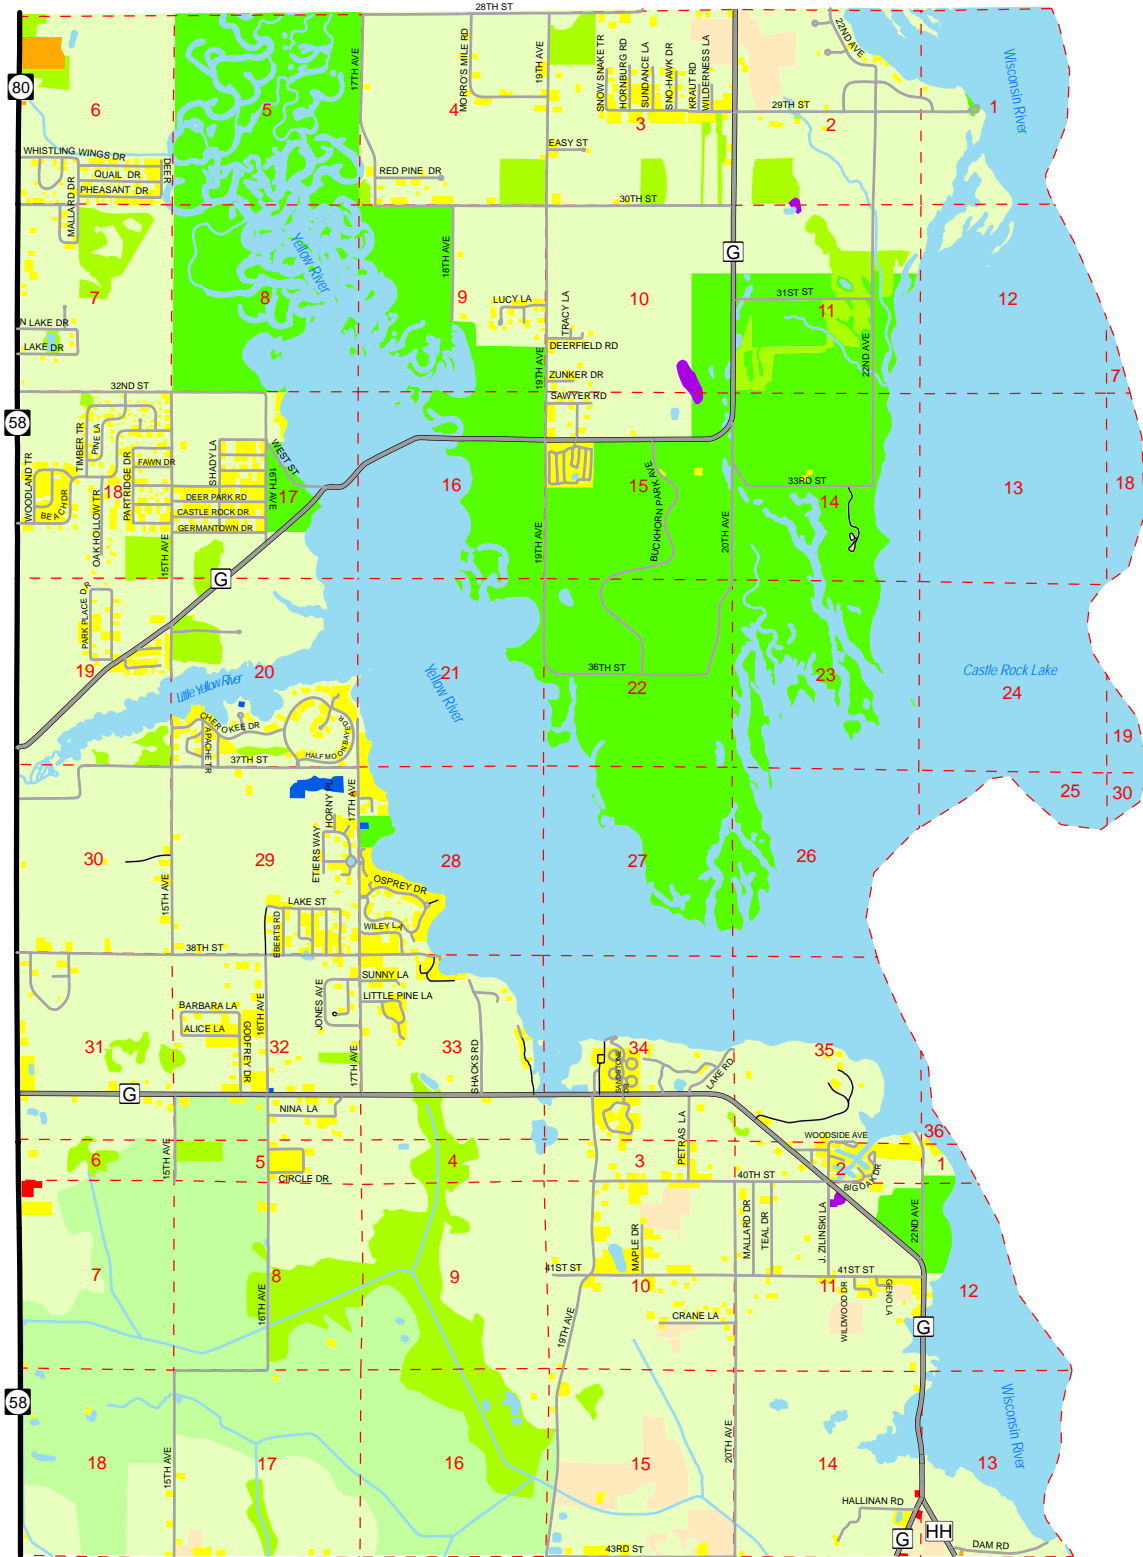

DRAFT Map 8
Town of Germantown
Juneau County, Wisconsin
Land Use

- Section Lines
- US & State Highways
- County Highways
- Local Roads
- Private / Other
- Agricultural
- Commercial
- Governmental
- Industrial
- Open Grass Land
- Outdoor Recreation
- ROW
- Residential
- Scattered Woodlands
- Woodlands
- Quarry
- Water