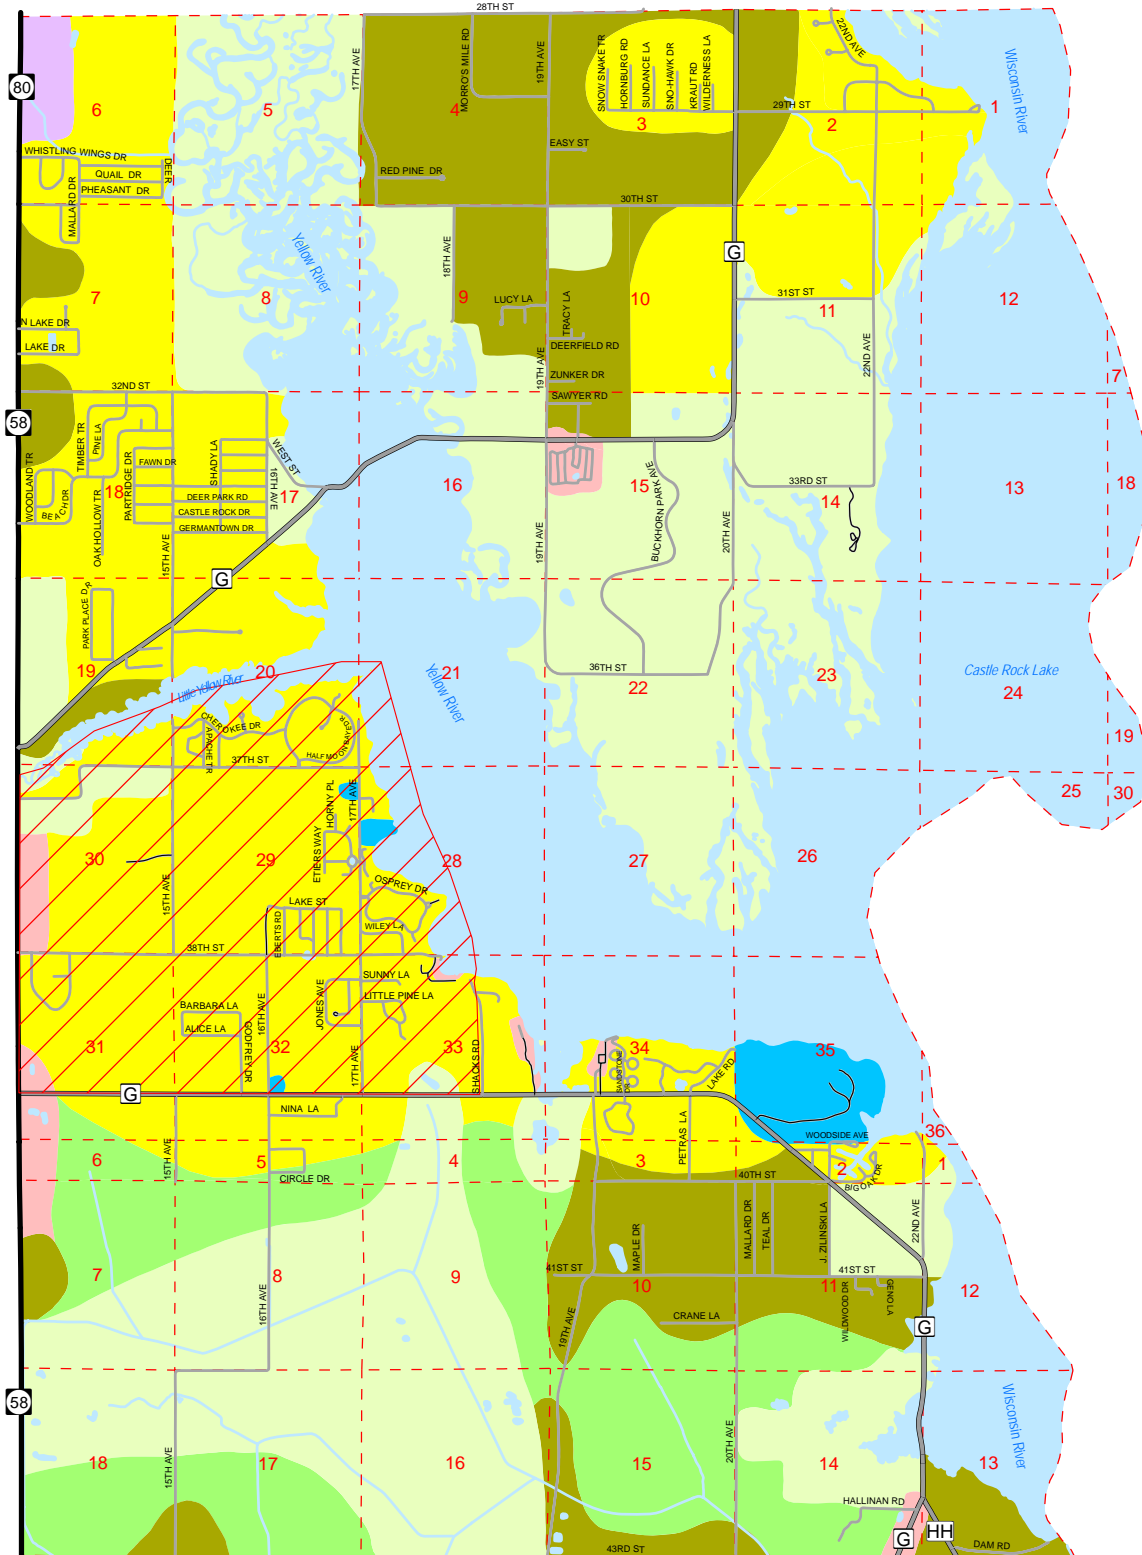

DRAFT

Map 9

Town of Germantown

Juneau County, Wisconsin
Future Land Use

- Section Lines
- US & State Highways
- County Highways
- Local Roads
- Private / Other
- Commercial
- Forestry Areas
- Governmental
- Industrial / Mixed Use
- Preservation / Open Space
- Residential
- Rural Residential
- Transportation
- Water
- Town Center

Prepared January 2008 By:
**North Central Wisconsin
Regional Planning Commission**
210 McClellan St., Suite 210, Wausau, WI 54403 715-849-5510 - staff@ncwrpc.org - www.ncwrpc.org

Source: WI DNR, NCWRPC